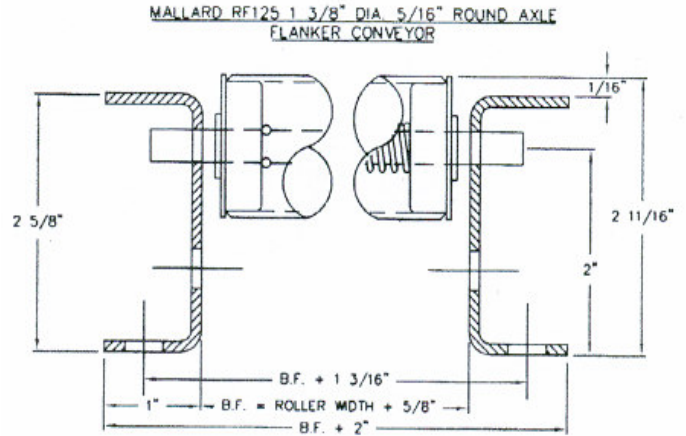

101 Mallard Road, Sterling, IL 61081, Phone: 815-625-9491, 800-243-6694, Fax: 815-625-9498

www.mallardmfg.com

1-3/8" Diameter Gravity Rollers (Flanker Conveyor)

Standard Specifications

Tube:	1-3/8" O.D. x 18 Gauge
Axle:	5/16" Round Axle-Spring Loaded
Roller Material:	Galvanized Steel
BF Range:	See Chart Below Others Available Upon Request
Roller Centers:	1-1/2", 2", 3", 4-1/2", 6"
Roller Capacity:	90 lbs
12 Gauge Rails:	2-5/8" Tall with 1" Flanges
Mounting Holes:	.39" x 1" Every 1-1/2"
Lengths:	5' & 10' Others Available Upon Request